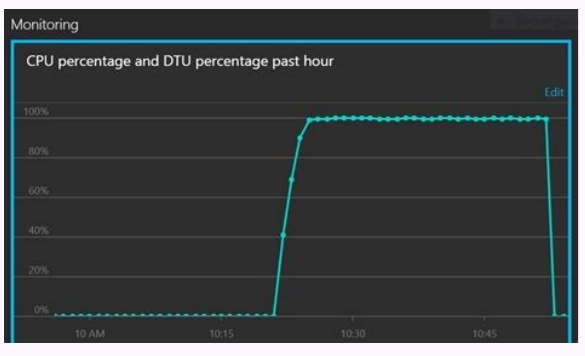

Appdynamics db agent